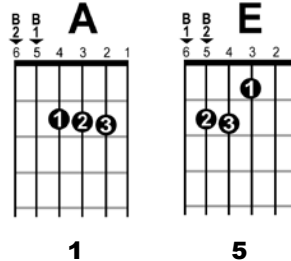

Polly Wolly Doodle

Traditional Children's Song, circa 1880

- Suggested Key: C
- Capo: Fret 3
- Use A Chord Family
- Time Signature: 4/4
- ONE-and-TWO-and
- Use Alternating Bass

- 1 (Oh, I) went down South for to see my Sal
 Sing Polly Wolly Doodle all the day
 My Sal, she is a spunky gal
 Sing Polly Wolly Doodle all the day
- 2 (Oh, my) Sal she is a maiden fair
 Sing Polly Wolly Doodle all the day
 With curly eyes and laughing hair
 Sing Polly Wolly Doodle all the day
- (Fare thee) well -- fare thee well
 Fare thee well, my ferry fey
 For I'm goin' to Lou'siana for to see my Susianna
 Sing Polly Wolly Doodle all the day

Continued on next page

3 A A
Behind the barn, down on my knees
 A E
Sing Polly Wolly Doodle all the day
E E
I thought I heard a chicken sneeze
 E A
Sing Polly Wolly Doodle all the day

4 A A
He sneezed so hard with the whooping cough
 A E
Sing Polly Wolly Doodle all the day
E E
He sneezed his head and tail right off
 E A
Sing Polly Wolly Doodle all the day

■ CHORUS

5 A A
Oh, a grasshopper sittin' on a railroad track
 A E
Sing Polly Wolly Doodle all the day
E E
A-pickin' his teeth with a carpet tack
 E A
Sing Polly Wolly Doodle all the day

6 A A
Well, I went to bed but it wasn't any use
 A E
Sing Polly Wolly Doodle all the day
E E
My feet stuck out like a chicken roost
 E A
Sing Polly Wolly Doodle all the day