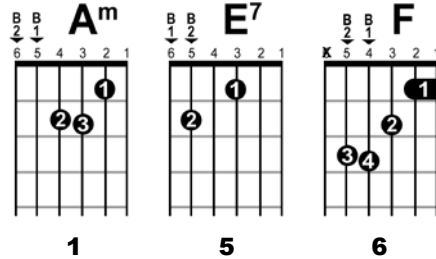

Joshua Fit The Battle Of Jericho

Traditional Spiritual, circa 1865

- Suggested Key: Am
- Capo: None
- Time Signature: 4/4
- ONE-two-THREE-four
- Use Alternating Bass or Short Downstrokes

- **Am** **Am** **E7** **Am**
 Joshua fit the battle of Jericho, Jericho, Jericho
Am **Am**
 Joshua fit the battle of Jericho
E7 **Am**
 And the walls come a-tumblin' down (Hallelujah)
Am **Am** **E7** **Am**
 Joshua fit the battle of Jericho, Jericho, Jericho
Am **Am**
 Joshua fit the battle of Jericho
E7 **Am** **Am**
 And the walls come a-tumblin' down

- 1 **Am** **Am**
 You may talk about the king of Gideon
Am **E7**
 You may talk about the man of Saul
Am **F**
 But there's none like good ol' Joshua
E7 **Am**
 At the battle of Jericho (Hallelujah)

■ CHORUS

- 2 **Am** **Am**
 Well, the Lord done told old Joshua
Am **E7**
 "You must do just what I say
Am **F**
 March 'round that city seven times
E7 **Am**
 And the walls will tumble away"

■ CHORUS

Continued on next page